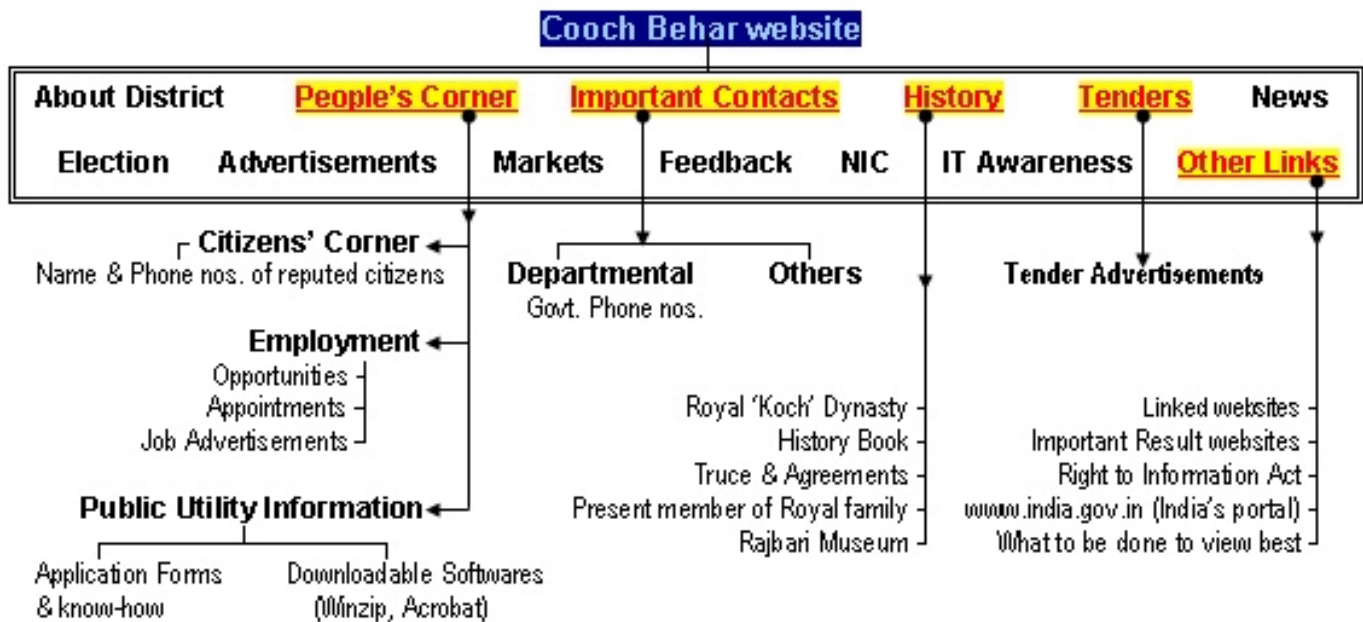

Data Library (situated at the bottom of each page) – contains brief contents of the website

First Link Concepts

Cooch Behar website

About District	People's Corner	Important Contacts	History	Tenders	News
Election	Advertisements	Feedback	NIC	IT Awareness	Other Links

Second Link Concepts

Third Link Concepts

Fourth Link Concepts

Cooch Behar website