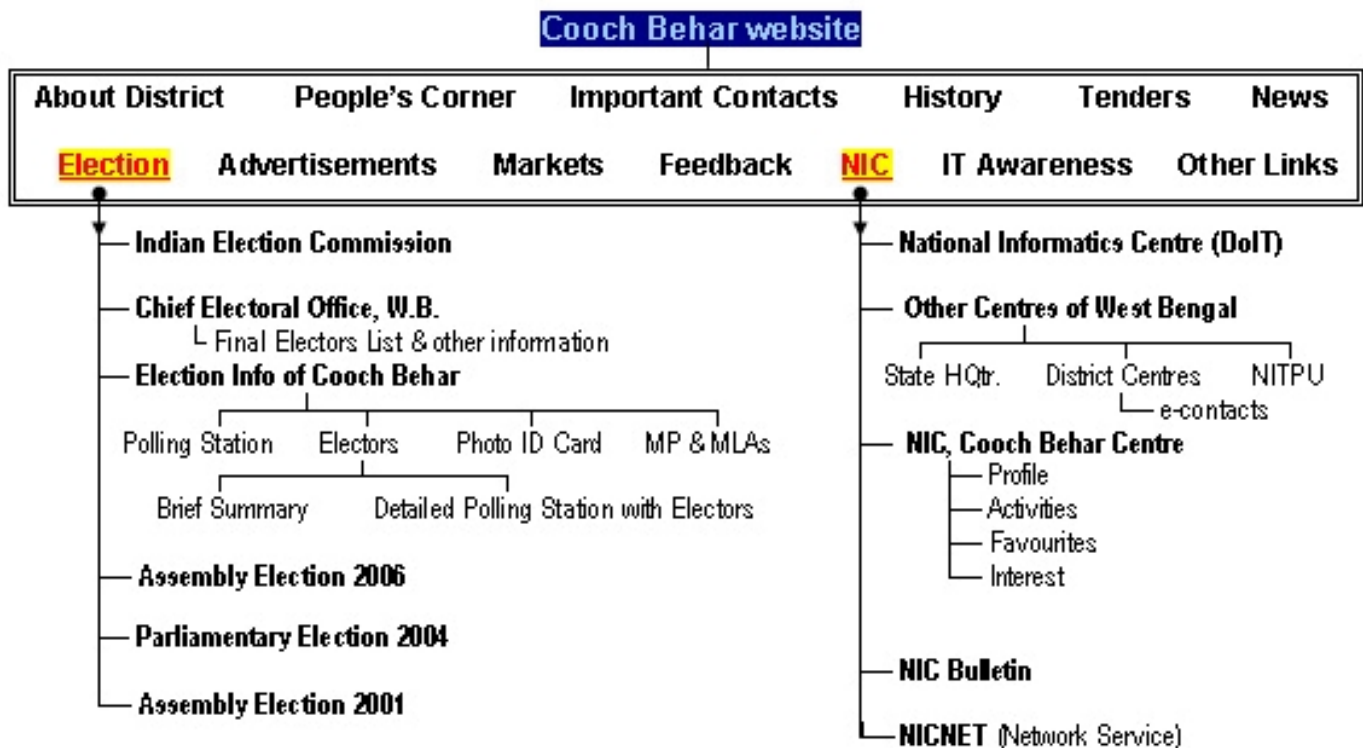

Data Library (situated at the bottom of each page) – contains brief contents of the website

First Link Concepts

Cooch Behar website

About District	People's Corner	Important Contacts	History	Tenders	News
Election	Advertisements	Feedback	NIC	IT Awareness	Other Links

Second Link Concepts

Third Link Concepts

Fourth Link Concepts

Cooch Behar website