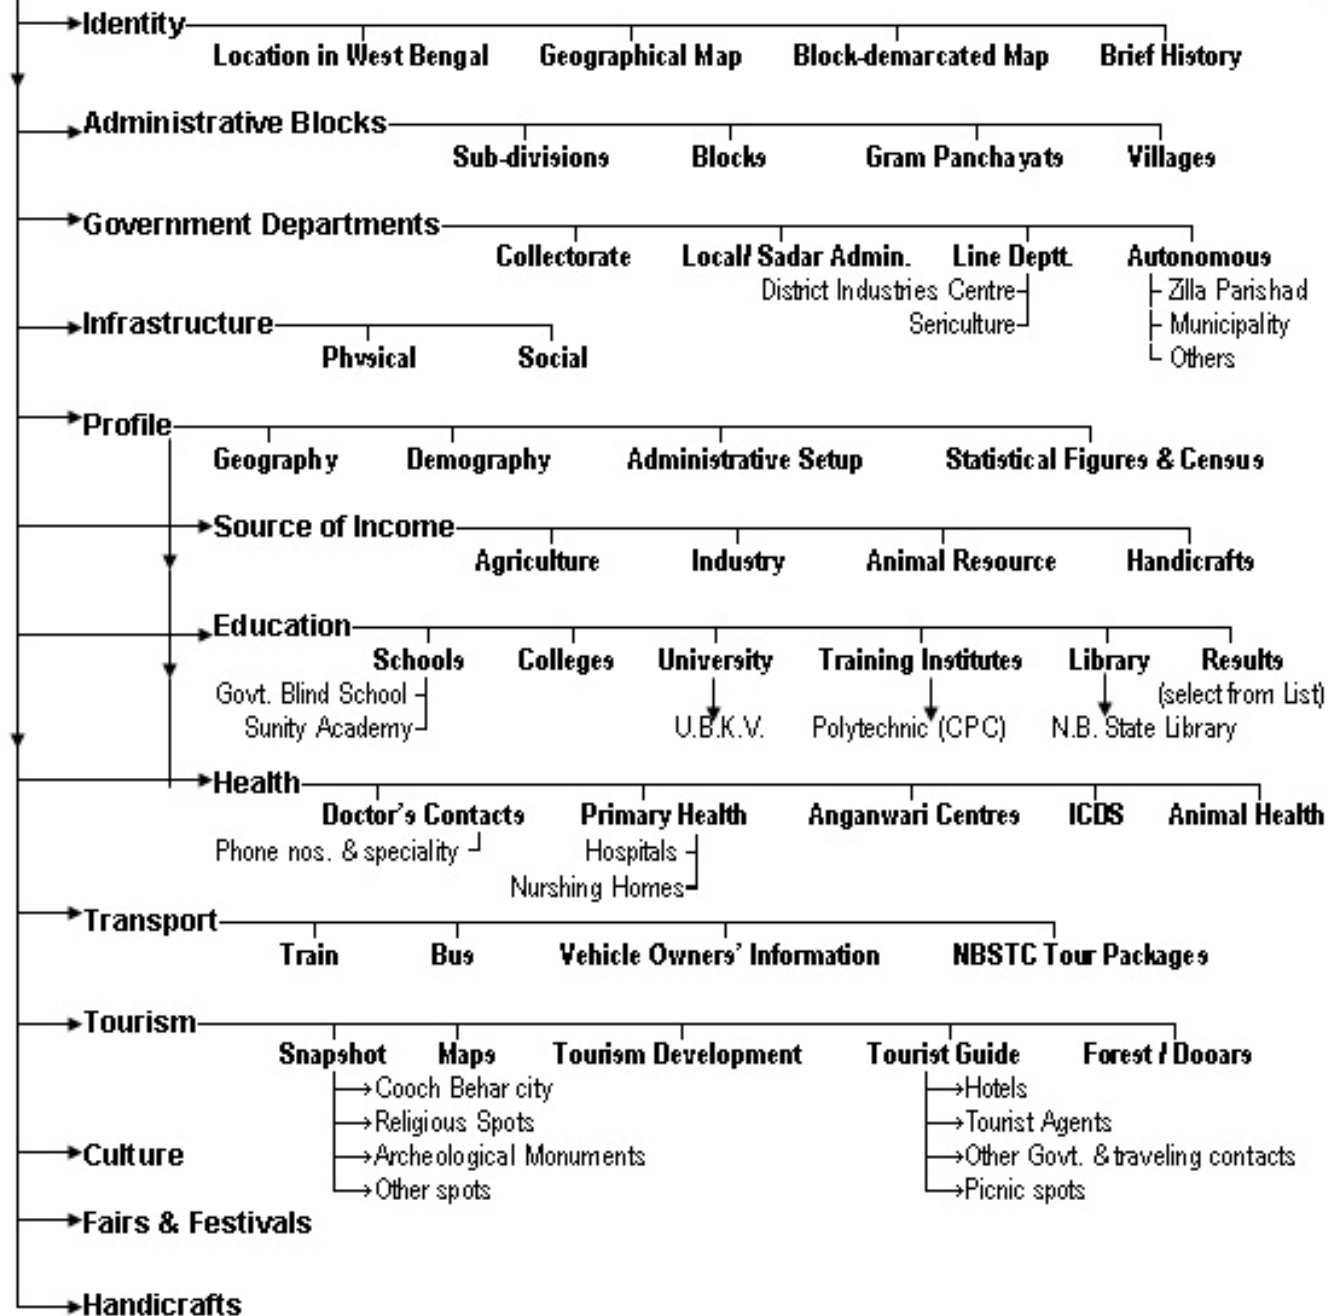

Data Library (situated at the bottom of each page) – contains brief contents of the website

First Link Concepts

Cooch Behar website

About District	People's Corner	Important Contacts	History	Tenders	News
Election	Advertisements	Feedback	NIC	IT Awareness	Other Links

Second Link Concepts

Third Link Concepts

Fourth Link Concepts

Cooch Behar website